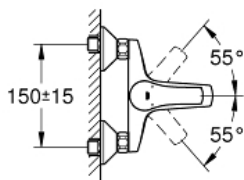

EUROSMART  
Single-lever bath/shower mixer  
1/2"

MODEL # 33300002

Pure Freude  
an Wasser

**Product Description:**  
**EUROSMART**  
Single-lever bath/shower mixer 1/2"

**Standard Specification:**  
wall or deck mounted  
metal lever  
**GROHE SilkMove** 35 mm ceramic cartridge  
with temperature limiter  
**GROHE StarLight** chrome finish  
adjustable flow rate limiter  
automatic diverter: bath/shower  
mousseur  
integrated non-return valve  
in the shower outlet 1/2"  
S-unions  
metal wall escutcheons  
protected against backflow