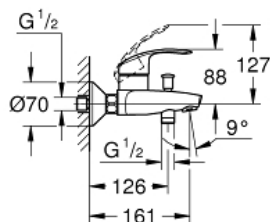

EUROSMART  
Single-lever bath/shower mixer  
1/2"

MODEL # 33300002

Pure Freude  
an Wasser

**Product Description:**  
**EUROSMART**  
Single-lever bath/shower mixer 1/2"

**Standard Specification:**  
wall or deck mounted  
metal lever  
**GROHE SilkMove** 35 mm ceramic cartridge  
with temperature limiter  
**GROHE StarLight** chrome finish  
adjustable flow rate limiter  
automatic diverter: bath/shower  
mousseur  
integrated non-return valve  
in the shower outlet 1/2"  
S-unions  
metal wall escutcheons  
protected against backflow