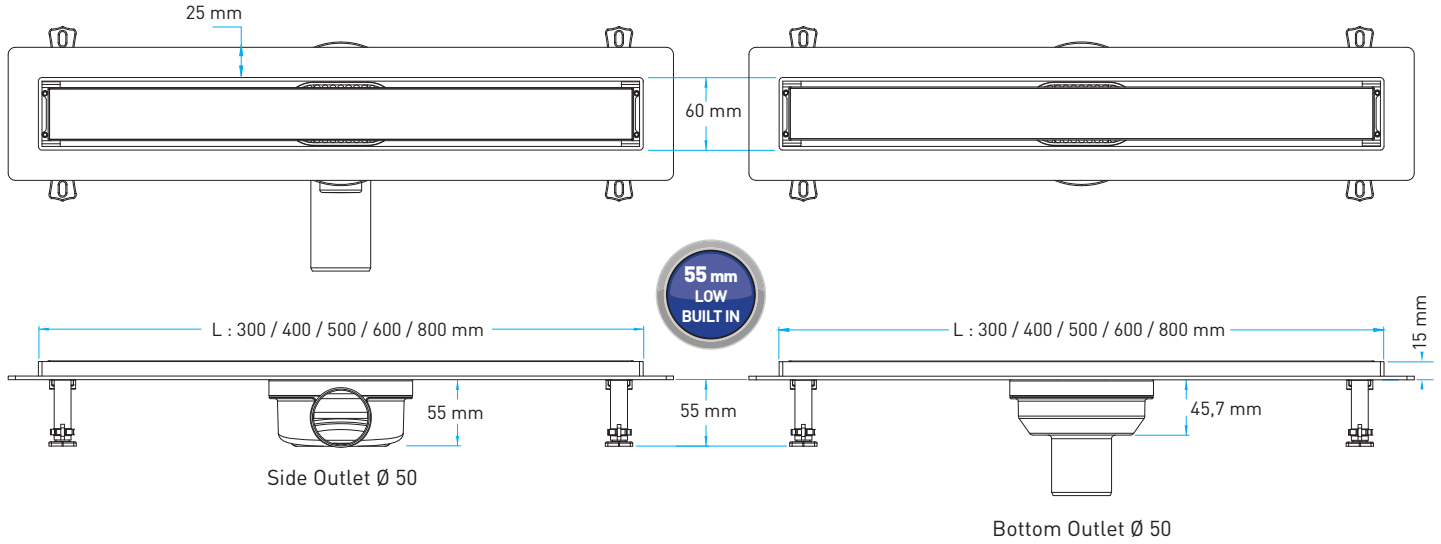

Easy Clean Hair Filter

High Flowrate Syphon