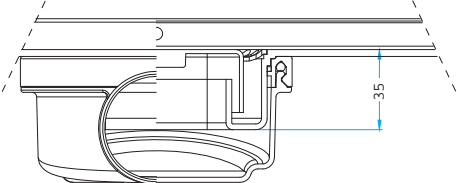

Syphon / Сифон / سيفون

Height Adjustable Foot