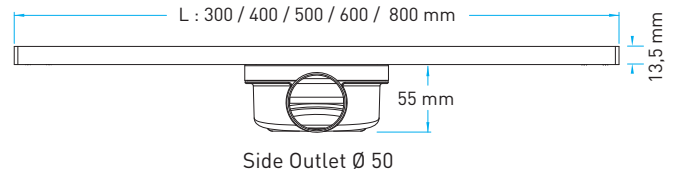

55
mm
LOW BUILT IN