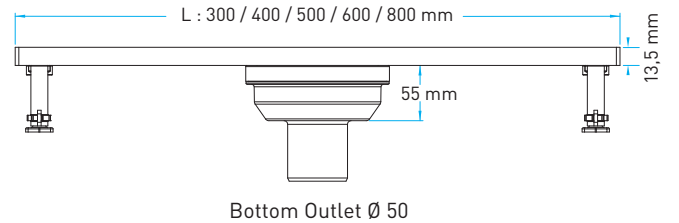

55
mm
LOW BUILT IN