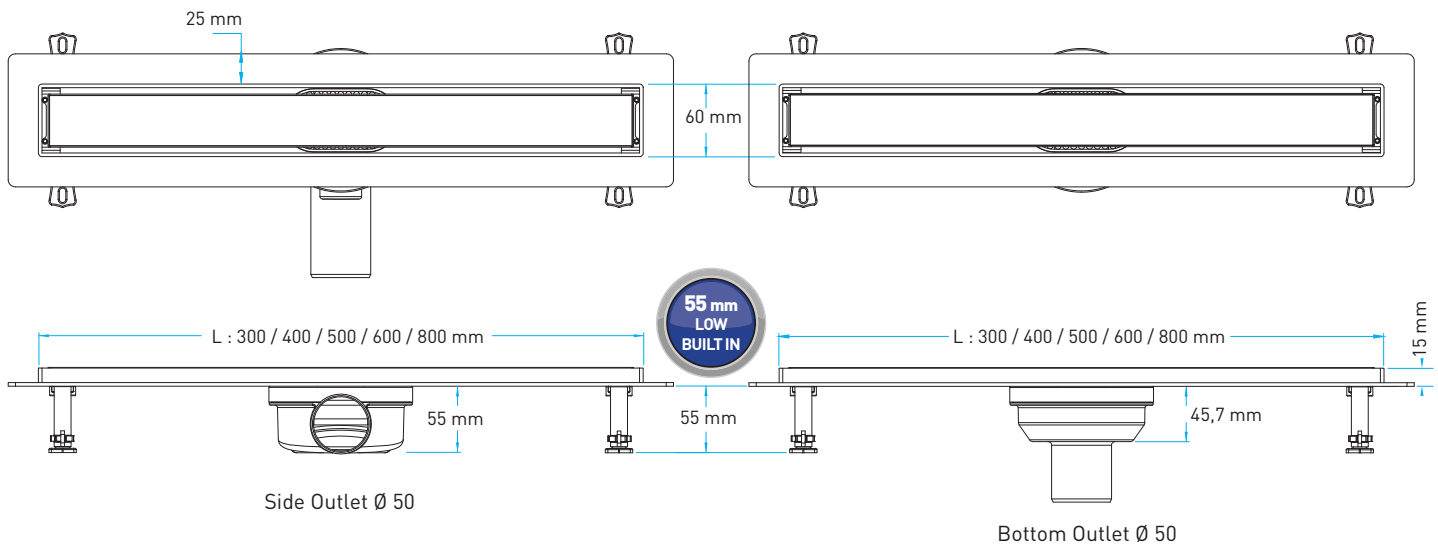

Easy Clean Hair Filter

High Flowrate Syphon