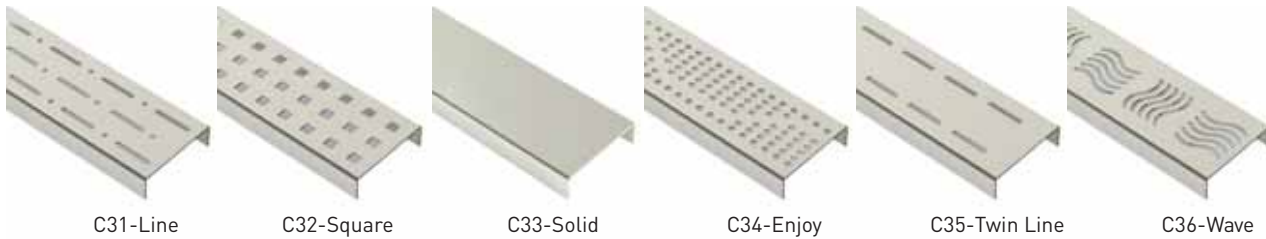

### Grid Designs / Виды решеток / تصاميم الشبكات

C31-Line

C32-Square

C33-Solid

C34-Enjoy

C35-Twin Line

C36-Wave

Grids are produced in AISI 304 Stainless Steel, 10 Year guaranteed against corrosion and leakage.