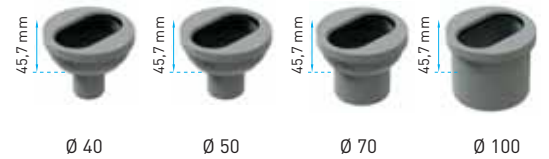

Bottom Outlet Options / Параметры вывода خيارات المخارج الأفقية

- Tile Grid not included
- Мрамор Плитка Сетка не входит
- الرخام او السيراميك غير مشمول

Grids are produced in AISI 304 Stainless Steel, 10 Year guaranteed against corrosion and leakage.
Решетка изготавливаются из нержавеющей стали AISI 304 стал 10 лет гарантированная от коррозии и просочилась
اغطية مصارف مياه الحمامات الطولية والارضية مصنعة من ستانلس نوعية AISI 304 مقاوم للصدأ والتسربات ضمان 10 سنوات