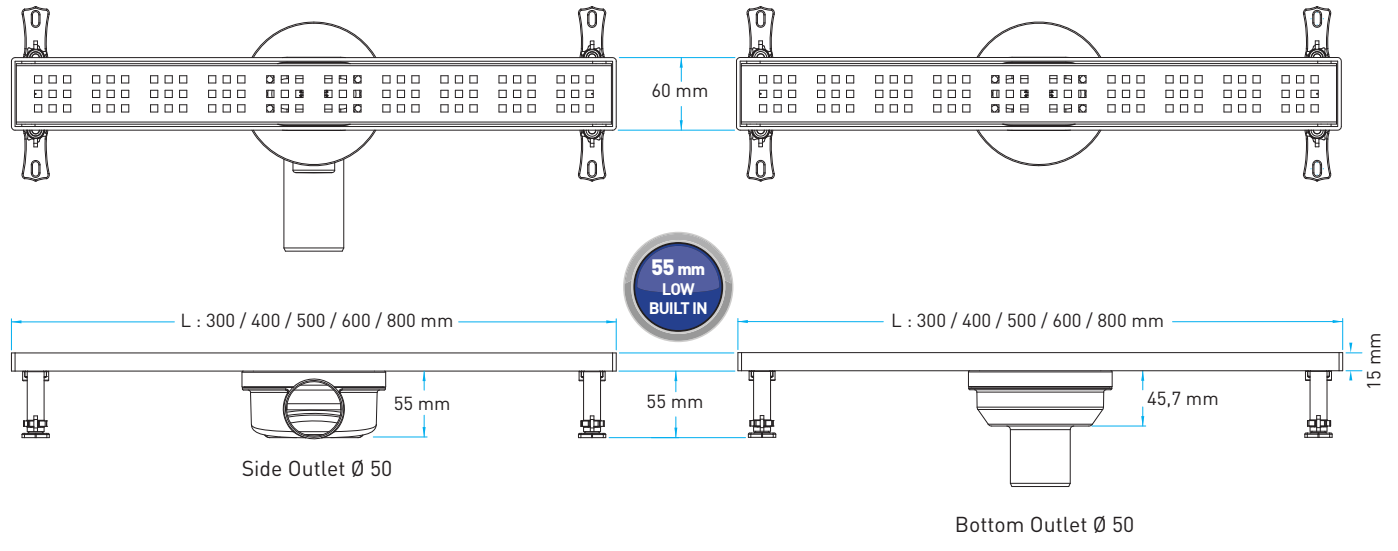

Easy Clean Hair Filter

High Flowrate Syphon