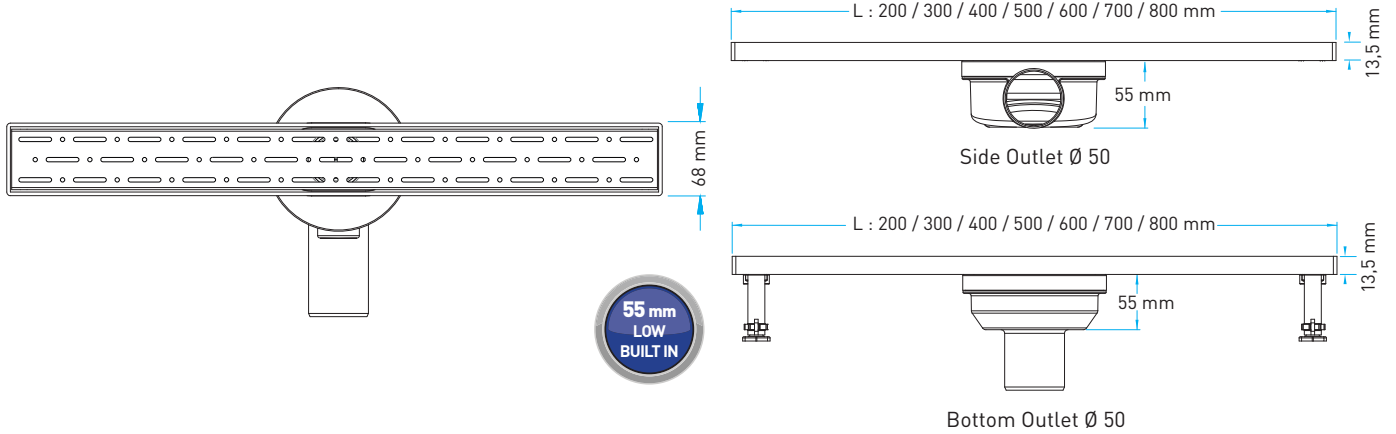

### Grid Designs / Виды решеток / تصاميم الشبكات

C31-Line

C32-Square

C33-Solid

C34-Enjoy

C35-Twin Line

C36-Wave

Grids are produced in AISI 304 Stainless Steel, 10 Year guaranteed against corrosion and leakage.