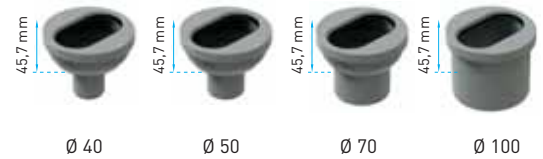

Bottom Outlet Options / Параметры вывода خيارات المخارج الأفقية