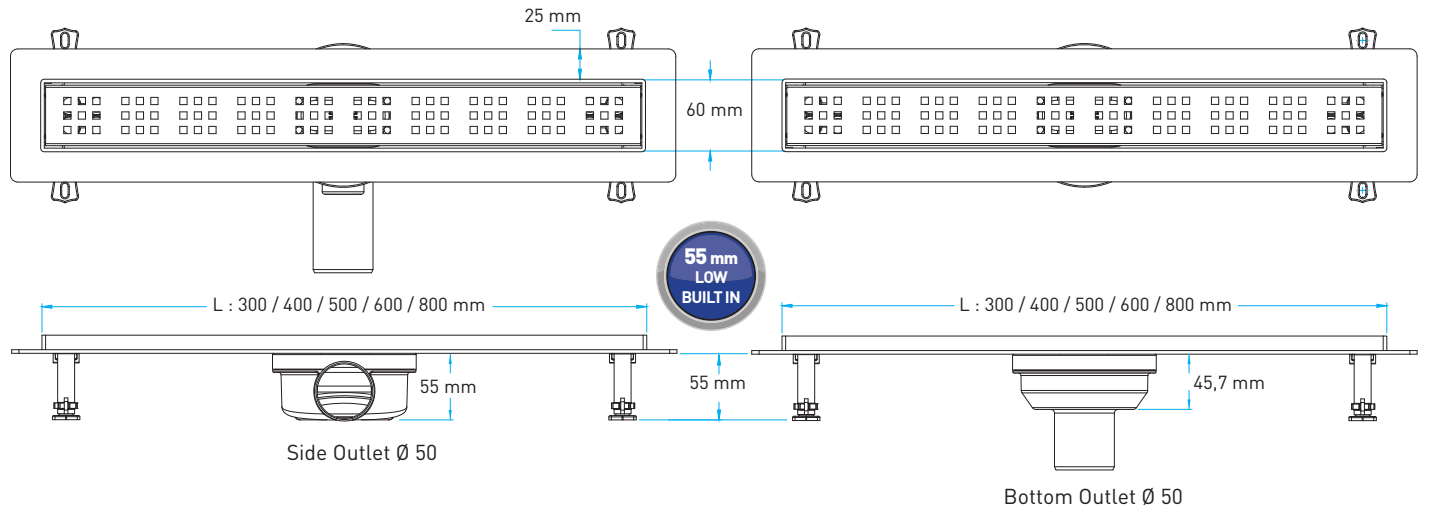

Easy Clean Hair Filter

High Flowrate Syphon