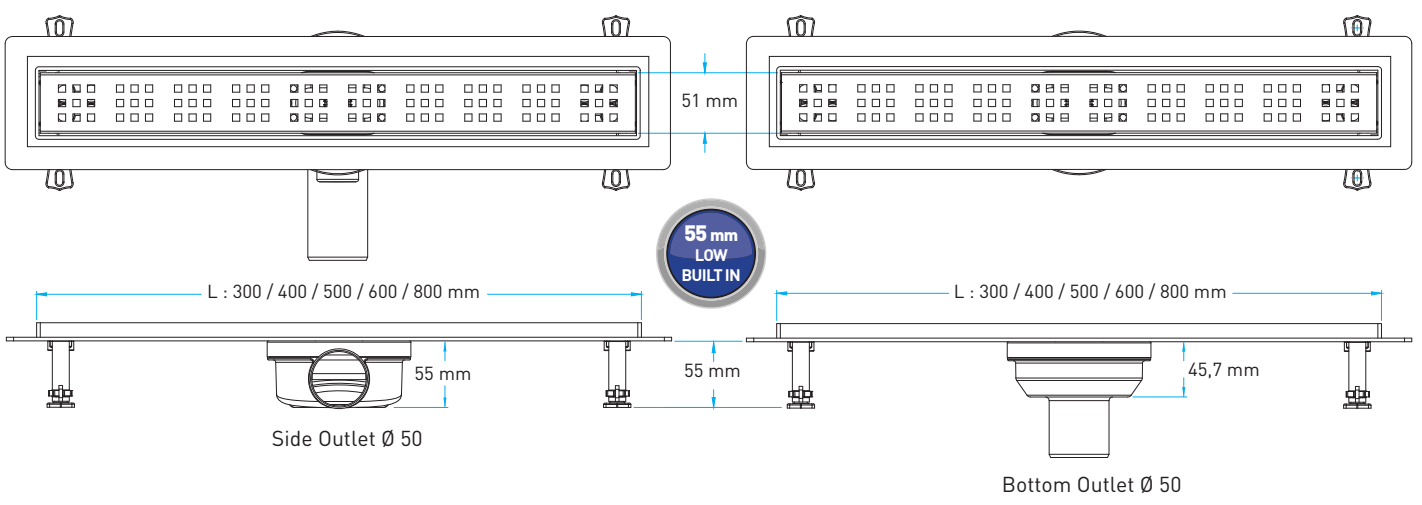

Easy Clean Hair Filter

High Flow rate Syphon