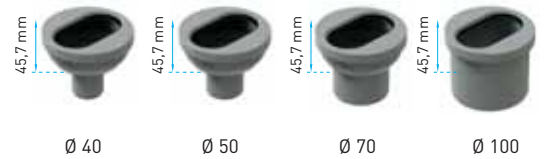

Bottom Outlet Options / Параметры вывода خيارات المخارج الأفقية

- Tile Grid not included
- Мрамор Плитка Сетка не входит
- الرخام او السيراميك غير مشمول

Grids are produced in AISI 304 Stainless Steel, 10 Year guaranteed against corrosion and leakage.

Решетки изготавливаются из нержавеющей стали AISI 304 стал 10 лет гарантированная от коррозии и просочилась

اغشية مصارف مياه الحمامات الطولية والارضية مصنعة من ستانلس نوعيه AISI 304 مقاوم للصدأ والتسربات ضمان 10 سنوات