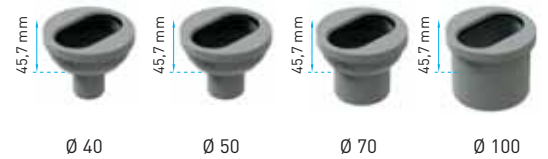

Bottom Outlet Options / Параметры вывода خيارات المخارج الأفقية