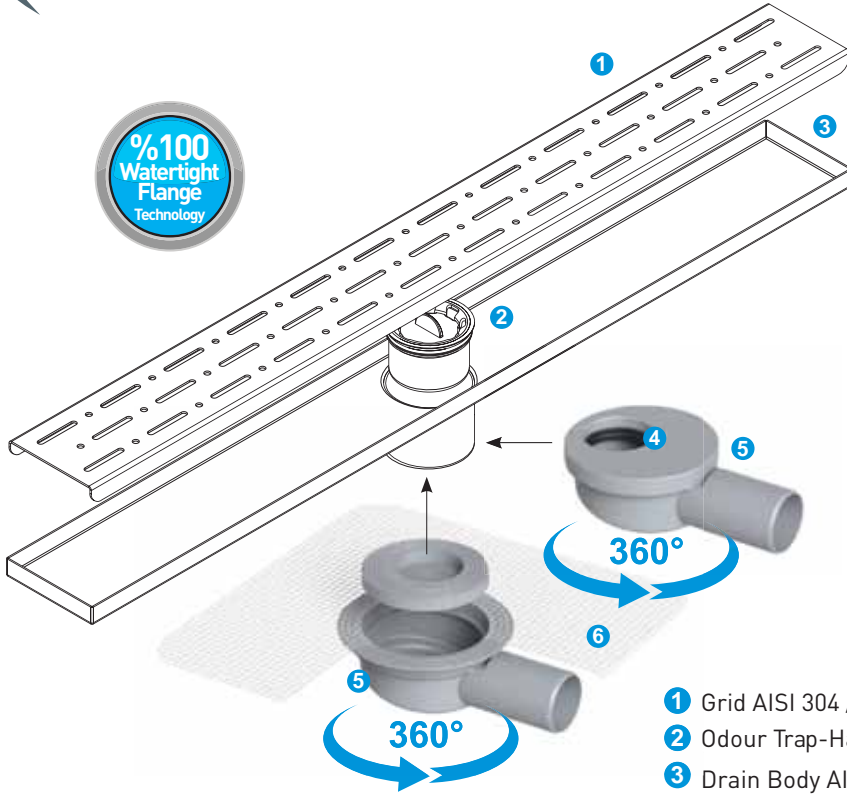

1. 1 Grid AISI 304 / Решетка AISI 304 / شبكة استانلس مثقبة
2. 2 Odour Trap-Hair Filter / Без запаха сетчатый фильтр / مصفات
3. 3 Drain Body AISI 304 / Дренажный канализации / قاعدة الصرف
4. 4 Watertight Gasket / Водонепроницаемые Прокладка / جوان عازل
5. 5 360° Rotatable Syphon PP / Сифон / سيفون
6. 6 Mesh / Сетка / عازل نسجي