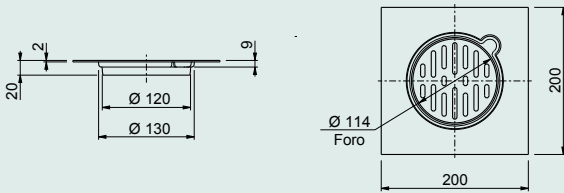

220

Scarico a pavimento con grata senza viti e coperchio.
Floor gully with removable grille and cover.

Attacco - Connection: Ø 120 mm
Misura - Dimensions: 200x200 mm

222

Pozzetto d'ispezione con guarnizione e coperchio avvitato.
Inspection floor gully with membrane and screwed cover.

Attacco - Connection: Ø 120 mm
Misura - Dimensions: 200x200 mm

223

Scarico a pavimento con grata avvitata e coperchio.
Floor gully with screwed grill and cover.

Attacco - Connection: Ø 120 mm
Misura - Dimensions: 200x200 mm

225

Scarico a pavimento con grata avvitata e coperchio con vite centrale.
Floor gully with screwed grille and cover with central screw.

Attacco - Connection: Ø 123 mm
Misura - Dimensions: 200x200 mm