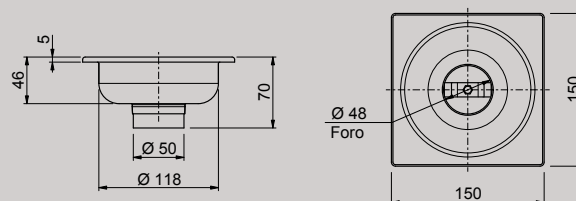

AQ215-50

Chiusino con sifone in acciaio inox.
Stainless steel siphoned floor gully.

Attacco - Connection: Ø 50 mm
Misura - Dimensions: 150x150 mm