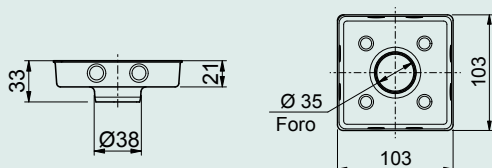

### AQ210-40

Chiusino con sifone in acciaio inox.  
Stainless steel siphoned floor gully.

Attacco - Connection: Ø 40 mm  
Misura - Dimensions: 100x100 mm

### AQ210-50

Chiusino con sifone in acciaio inox.  
Stainless steel siphoned floor gully.

Attacco - Connection: Ø 50 mm  
Misura - Dimensions: 100x100 mm

### AQ338

Scarico a pavimento quadrato con porta piastrella e scarico diretto.

Square floor gully with tile tray and direct outlet.

Attacco - Connection: Ø 38 mm

Misura - Dimensions: 103x103 mm

--	--