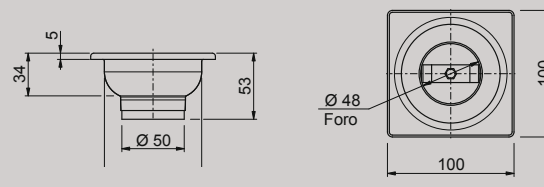

AQ210-50

Chiusino con sifone in acciaio inox.
Stainless steel siphoned floor gully.

Attacco - Connection: Ø 50 mm
Misura - Dimensions: 100x100 mm