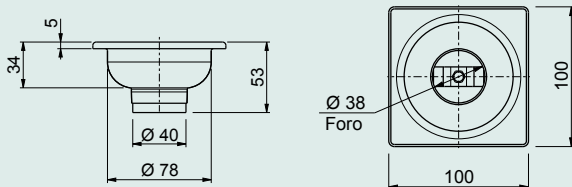

AQ210-40

Chiusino con sifone in acciaio inox.
Stainless steel siphoned floor gully.

Attacco - Connection: Ø 40 mm
Misura - Dimensions: 100x100 mm